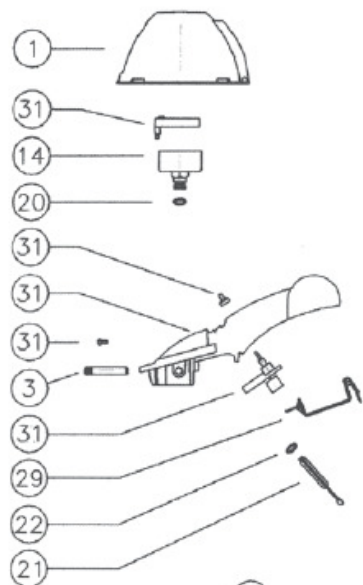

EXTENDED DIAGRAM

Smart Valve