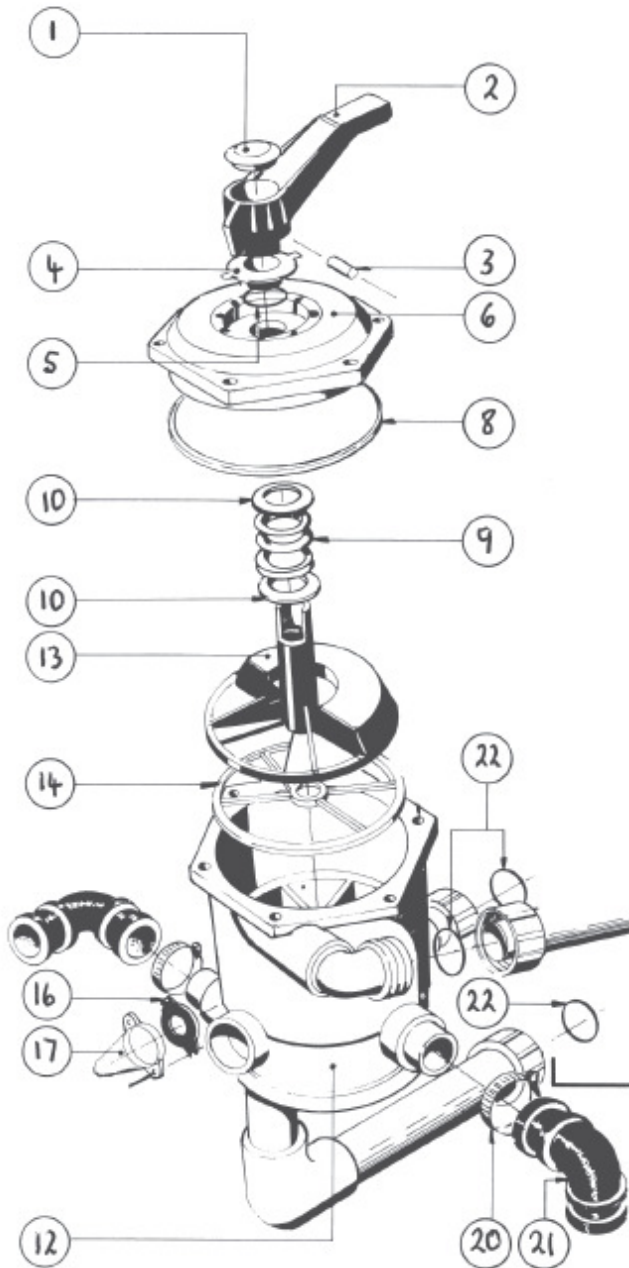

**D.E. Filter
Diagram 1**