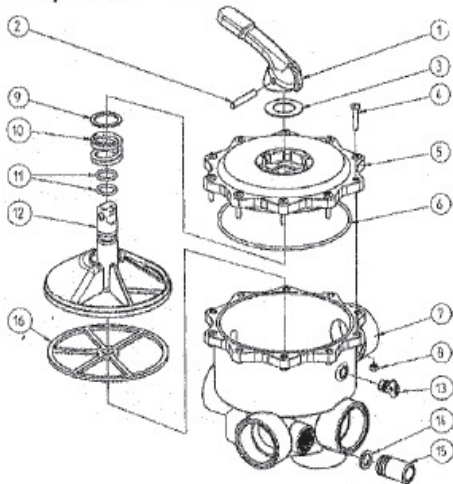

S-9000 MK1

Code	Part	Product Description
9215		V900 Multiport Valve - S9000 MK1
9709		Valve Handle
9708		Handle Pin
9707		Teflon Washer
9686		Valve top Cover
9679		Valve top Cover and Selector Plate
9685		Cover O'ring
21284		Spring
21010		S/S Washer
9682		Valve Body
22222		Gasket (Valve)
22354		Pressure Guage
9701		Sight Glass
9702		Sight Glass Gasket
22134		Flang O'ring
9669		Overdrain Assembly
9668		Stand Pipe Extension

EXTENDED DIAGRAM

S9000/FG28" Valve