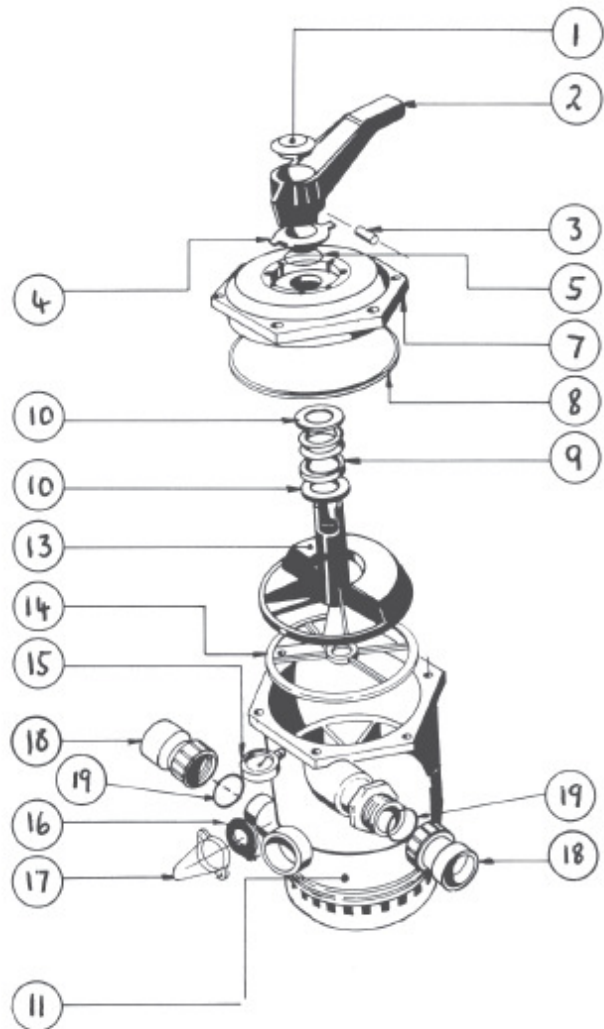

## BackWash Valves

S-5000 / S-6000 / EN-650 / SE-550 / SE-650 / DE FILTERS

Code	Part	Product Description
9302	Diagram 1	Valve Complete - Green - V-600 DE Filters
9212	Diagram 2	Valve Complete - Old Style - Slip Connect - Green
9214	Diagram 2	Valve Complete - New Style - Thread Connect - Green
9219	Diagram 2	Valve Complete - To suit FG26"
9713	1, 2	Valve Handle Set - inc Handle, Pin & Anti Friction Bush
21009	3	Handle Pin
20620	4	Anti Friction Bush MK1 - to suit Code #20622
20621	4	Anti Friction Bush MK2 - to suit Code #20623
22132	5	Shaft Seal O-Ring
9033	6	Valve Top Cover - DE Filters
9034	7	Valve Top Cover - Sand Filters - Green
9036	7	Valve Top Cover - Sand Filters - Black
22242	8	Valve Top Cover Gasket
21284	9	Valve Spring
21010	10	Washer - Stainless Steel
22118		Valve Base O-Ring - Sand Valves only
9233	12, 13	Valve Body Kit - DE - inc n/s selector pl
9234	11, 13	Valve Body Kit - Gr - Slip Connect
9235	11, 13	Valve Body Kit - Gr - Thread Connect
9236	11, 13	Valve Body Kit
20622	13	Valve Seal Plate - Old Style - use with Code #22240
20623	13	Valve Seal Plate - Over moulded/rubber boot - req #20621
9000	1, 13	Valve Top Assembly - Green
9001	1, 13	Valve Top Assembly - Green - Over moulded/rubber boot
9087	1, 13	Valve Top Assembly - Black
22240	14	Valve Seat Gasket
22354	15	Pressure Gauge - Sand Filters
22220	16	Sight Glass Gasket
20628	17	Sight Glass
20902		Sight Glass Screw
20990		Screw 1/4" x 1/14" - Valve Top Cover
20874		Nut - S/S Std - Valve Top Cover
1305	18	Take Off Union - 40mm - Black
22108	19	Plumbing O-Ring - 40mm
23110	20	Stainless Steel Hose Clamp
23146	21	Flexible Coupling - 40mm x 90 deg.
22138	22	Inlet / Outlet O-Ring - 50mm

**D.E. Filter  
Diagram 1**

**Sand Filter  
Diagram 2**

### S-9000 MK4/FG28"

Code	Part	Product Description
9268		Valve - Black - 50mm
9290		Valve Complete (Union, nuts, washers, guage)
22135	6	O-ring
9256	1,3,5,2,9,10,11,12	Valve Top Assembly
9252	16	Spider gasket
20569		Union Adaptor 50mm
9213		Valve only