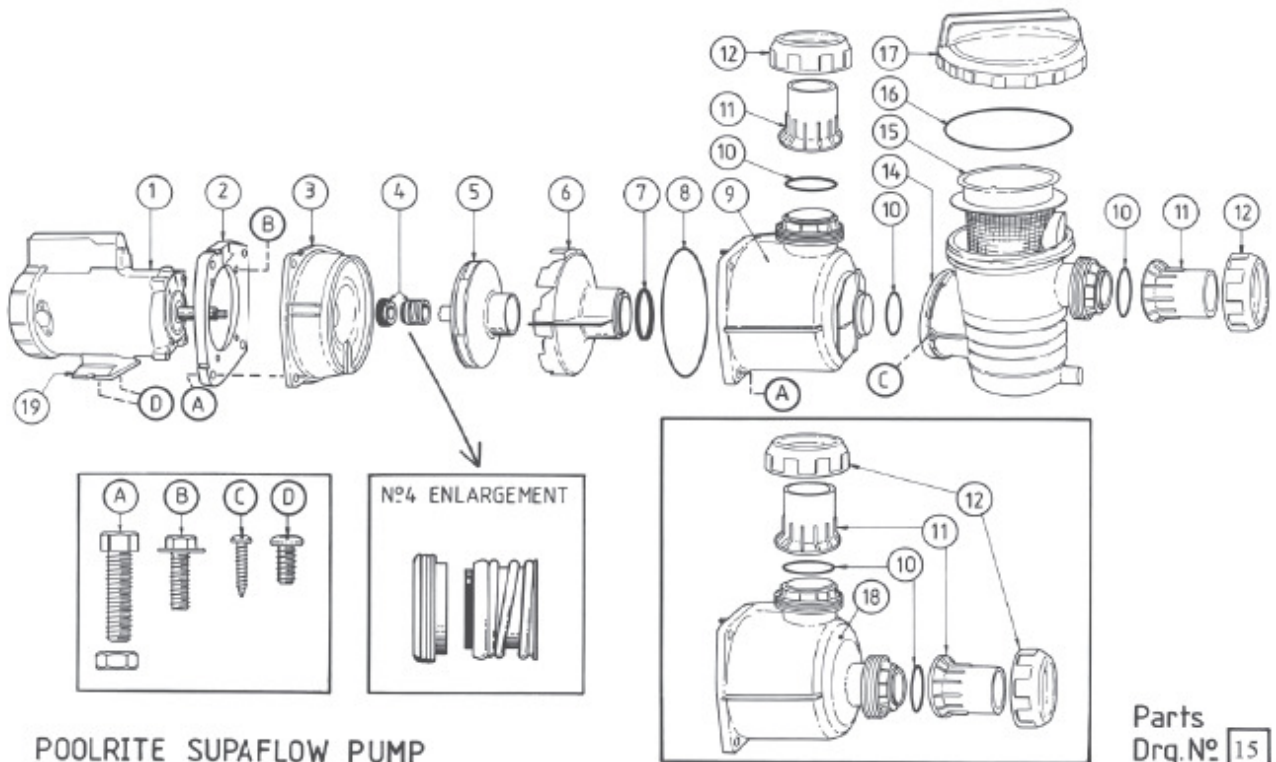

Spare Parts

Pumps

Enduro Pump

Code	Part	Product Description
22037	1	Motor Only - 550W/750W - CMG
22039	1	Motor Only - 930W / 1100W - CMG
20687	2	Mounting Plate
20582	3	Seal Plate
22230	4	Mechanical Seal
20705	5	Impellor - EP-550
20707	5	Impellor - EP-750
20721	5	Impellor - EP-930
20709	5	Impellor - EP-1100
20597	5	Impellor - SF-1500
20578	6	Diffuser Plate
22232	7	Diffuser Gasket
22234	8	Housing Gasket
20703	9	Pump Body - Black - No Suction Thread
22136	10	O-Ring - Coupling
1333	10 / 11 / 12	Swivel Coupling Complete - Black (2 of each)
20701	14	Strainer Pot - Black
20691	15	Pump Basket
22242	16	Pump Lid Gasket
20699	17	Pump Lid
20719	18	Pump Body - Threaded Suction Port
20715	19	Mounting Foot
21017	A1	Bolt - 5/16" x 1 1/2"
20829	A2	Nut - 5/16" - Brass
20930	B	Bolt - 5/16" x 3/4"
20910	C	Screw - 8G x 3/4"
21003	D	Screw - 1/4" x 1/2"
1201		EP Pump Body complete - Glued

POOLRITE SUPAFLOW PUMP

Parts
Drg. Nº 15