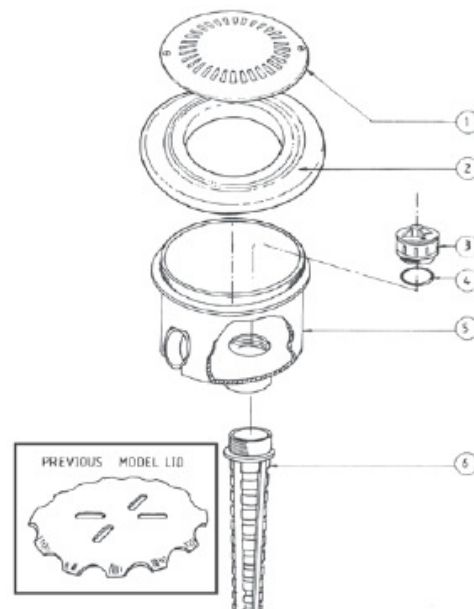

Main Drain

Code	Part	Product Description
1503		Main Drain only - White
1506		Main Drain only - Beige
1467		Main Drain only - Grey
1504	1	Anti Vortex Cover with Screw - White
1505	1	Anti Vortex Cover with Screw - Beige
20602	2	Dress Ring - White
20603	2	Dress Ring - Beige
20379		Dress Ring - Grey
9102	3 / 4	Hydrostatic Valve Complete
22140	4	Hydrostatic Valve O-Ring
20604	5	Main Drain Body
1502	6	Main Drain Stem
21029		Screw - Main Drain Cover

EXTENDED DIAGRAM

Main Drain

Parts Org. N° 11 POOLRITE D-1200