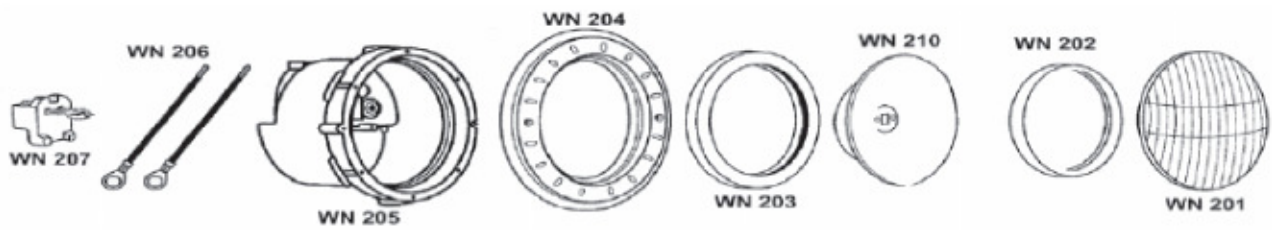

EXTENDED DIAGRAM

WN Series