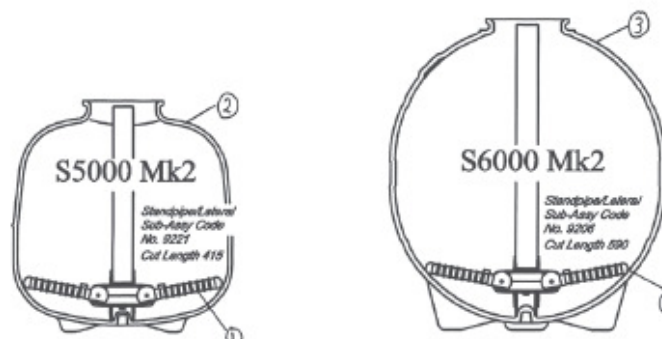

## High Rate Media Filters

S-5000 / S-6000 / S-8000 - MK2

Code	Part	Product Description
9225		Bolt & Nut - Clamp band
9218		Tank Clamp complete
22199		Valve Gasket
9221		S-5000 Standpipe / Lateral Assy
9206		S-6000 Standpipe / Lateral Assy
20431	1	Swivel Lateral
22108		Plumbing O-Ring
9239	2	S-5000 Tank with Internals
9249	3	S-6000 Tank with Internals
9244		S-8000 U/Drain Manifold with Laterals
9264		S-5000 Plumbing Assembly
9266		S-6000 Plumbing Assembly

## S-5000 & S-6000 - MK1

Code	Part	Product Description
23146		Flex Coupling - 40mm x 90 deg. O/S
22116	4	Valve O-Ring
20436	5	Adaptor Ring
22114	6	Pipe Stem O-Ring
9205	7	U/Drain Manifold - with Laterals - S-6000
9247	8	U/Drain Manifold - with Laterals - S-5000
20433	9	Swivel Lateral - S-6000 MK1
20431	10	Swivel Lateral - S-5000 MK1
22120	11	Adaptor O-Ring
22118	13	Valve Base O-Ring
22108		Plumbing O-Ring - 40mm
9239		S-5000 - MK2 Tank
9249		S-6000 - MK2 Tank
9203	14	S-6000 Plumbing Assembly - PM Pump
9265	14	S-6000 Plumbing Assembly - SQ Pump
9241	15	S-5000 Plumbing Assembly - PM Pump
9264	15	S-5000 Plumbing Assembly - SQ Pump
20992		Screw - Adaptor Ring
20826		Washer - Adaptor ring - 5/16