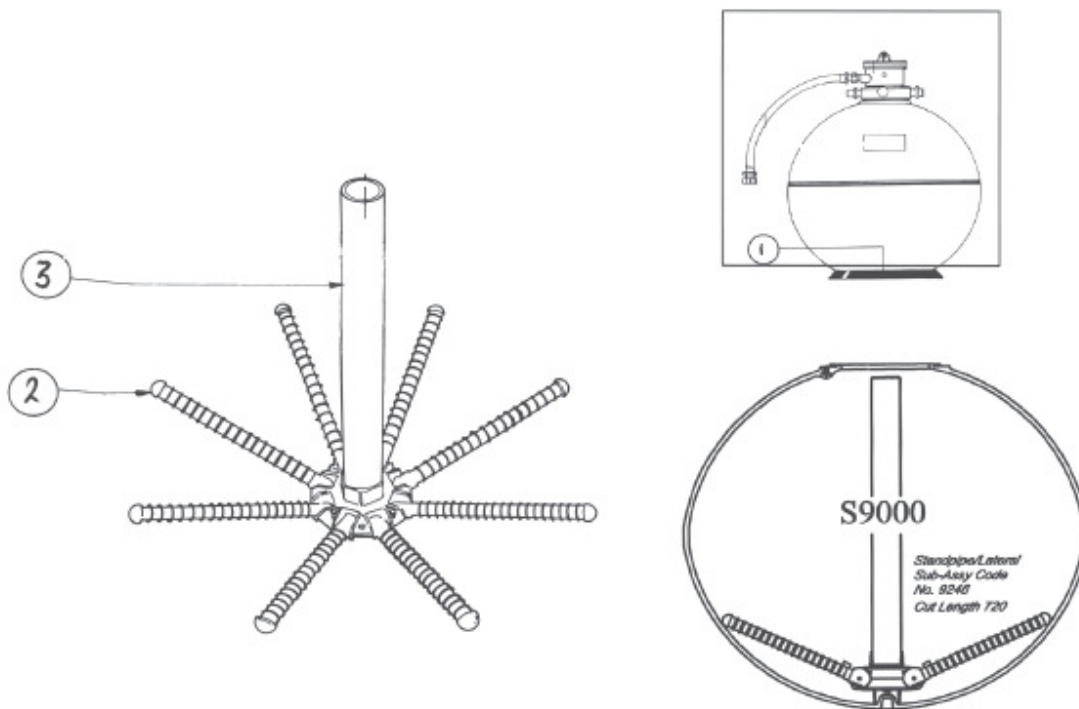

S-9000 - MK4

Code	Part	Product Description
9268		Valve S-9000 Mk 4 - Black 50mm
9248		Lateral Assembly S-9000 Mk4
9280		Tank & Internals S-9000 Mk4
22135		O-Ring Pra Valve S-9000 Mk4
21217		Clamp Band Complete S-9000 Mk4 - includes screws & nuts
20569		Union Adaptor 2" Black S-9000 Mk4
22199		Valve Seat Gasket
22354		Pressure Gauge

EXTENDED DIAGRAM

S-9000