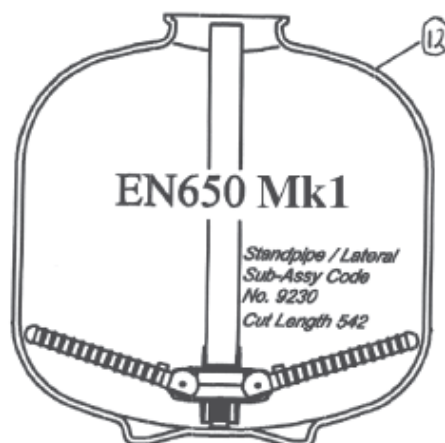

High Rate Media Filters

Enduro EN-450 / EN-650 / EN-850 - MK1

Code	Part	Product Description
9225		Bolt & Nut - Clamp band
9219		Tank Clamp Complete
22199		Valve Tank Gasket
9231		EN-450 U/Drain Manifold with Pipe & Laterals
9230		EN-650 MK1 U/Drain Manifold with Pipe & Laterals
9232		EN-650 MK2 U/Drain Manifold with Pipe & Laterals
9237		EN-850 MK1 U/Drain Manifold with Pipe & Laterals
20433		Swivel Lateral
22108		Plumbing O-Ring 40mm
9559		EN-450 Tank Only
9560		EN-650 Tank Only
9259	12	EN-650 Tank with Internals

SE-550 / SE-650

9218		Tank Clamp Complete
9221		SE-550 Standpipe / Lateral Assy
9222		SE-650 Standpipe / Lateral Assy
20433		SE-650 Lateral - Swivel - 277mm
20431		SE-550 Lateral - Swivel - 217mm
9259		SE-650 Tank only (EN650 MKII tank & internals)
9239		SE-550 Tank only (S-5000 MKII tank & internals)

EXTENDED DIAGRAM

EN-650 - MK1