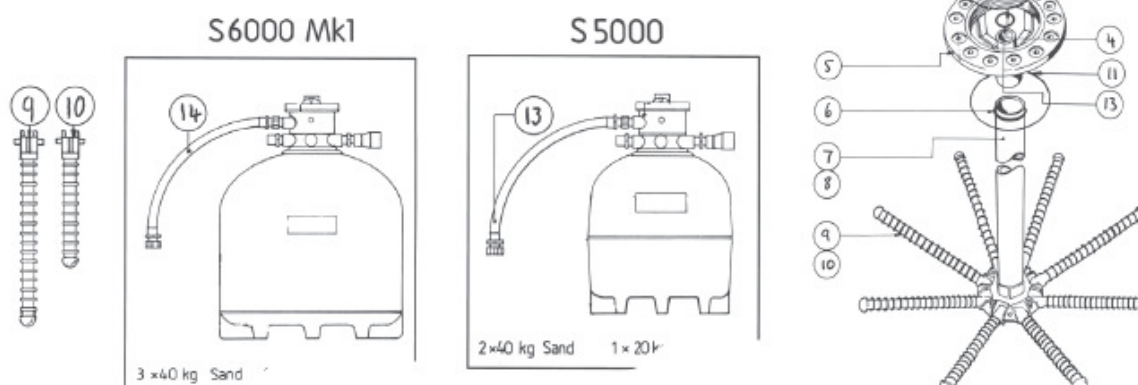

S-5000 & S-6000 - MK1

Code	Part	Product Description
23146		Flex Coupling - 40mm x 90 deg. O/S
22116	4	Valve O-Ring
20436	5	Adaptor Ring
22114	6	Pipe Stem O-Ring
9205	7	U/Drain Manifold - with Laterals - S-6000
9247	8	U/Drain Manifold - with Laterals - S-5000
20433	9	Swivel Lateral - S-6000 MK1
20431	10	Swivel Lateral - S-5000 MK1
22120	11	Adaptor O-Ring
22118	13	Valve Base O-Ring
22108		Plumbing O-Ring - 40mm
9239		S-5000 - MK2 Tank
9249		S-6000 - MK2 Tank
9203	14	S-6000 Plumbing Assembly - PM Pump
9265	14	S-6000 Plumbing Assembly - SQ Pump
9241	15	S-5000 Plumbing Assembly - PM Pump
9264	15	S-5000 Plumbing Assembly - SQ Pump
20992		Screw - Adaptor Ring
20826		Washer - Adaptor ring - 5/16

EXTENDED DIAGRAM

S-5000 / S-6000 - MK1