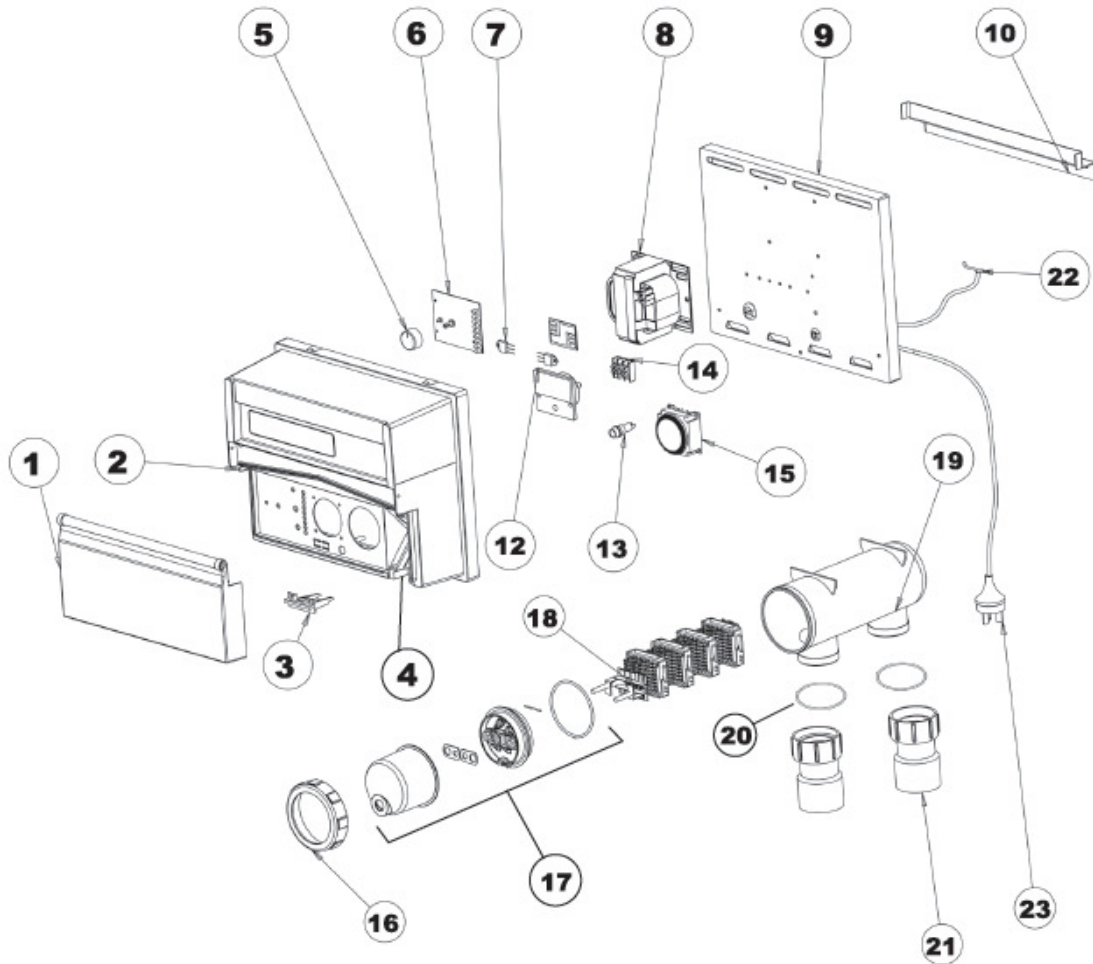

## Surechlor 3000 Auto Kleen / EnduroChlor

Code	Part	Product Description
8891		Cell Complete - SC35TS
8890		Cell Complete - SC25
20756	1	Smoke Tint Door
20773	2	Power Pack Enclosure - Grey
20767	3	Cable Entry Cover
21846	4	Pump Socket
20768	5	Knob - Chlorine Control
21886	6	Board PCB
21455	7	Triac Tecor Q6040K7
21763	8	Transformer OGT60-2-08
21323	10	Bracket Wall Mount
21726	12	Monitor - Salt SF67P80MV
21791	13	Fuse Holder 3101 - 0010
21794	14	Term Block
21511	15	Timeclock Battery Back up
21509	15	Time Clock - Fm1stuho1 O'ride
21975	16	Locking Ring
8227	17	End Cap Kit - Green
20575	19	Body Cell Tinted - Horizontal
22138	20	O-Ring - 50mm C326
1337	21	Union Adaptor
21812	22	Cable Cell - SC160/210
21458	23	Lead 10amp 3 Core

## Replacement Cells

### Surechlor 2000/3000/ Enduro

8944	NSC-160 / SC-160	Replacement Cell
8805	HC-200 / NSC-210 / ESN-190	Replacement Cell
8806	HC-300 / SC-310 / ESN-290	Replacement Cell
8804	HC-100	Replacement Cell

### Surechlor 3000 AK-S / Enduro

8837	AKS-150 / ESR-140 / 25g Enduro	Replacement Cell
8838	AKS-250 / ESR-240	Replacement Cell
8948	AKS-350 / AKS-700 / ESR-340	Replacement Cell