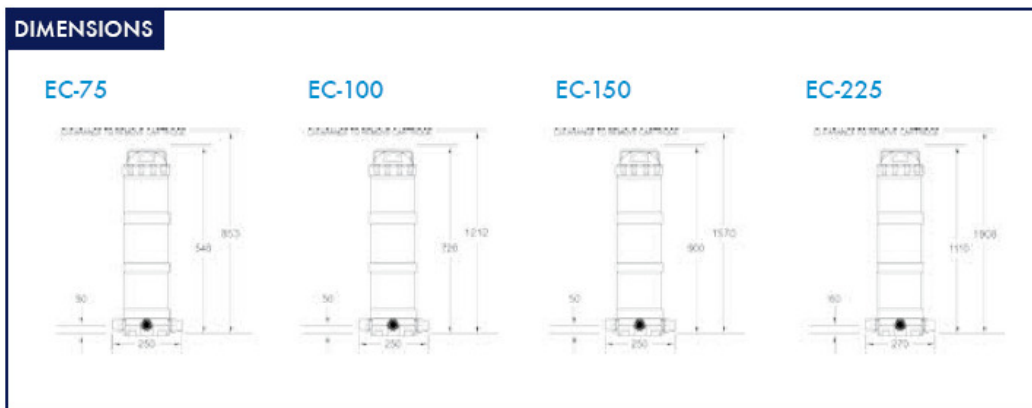

Enduro Cartridge Filters with Supa-Ezy Cartridge Access

Code	Model	Product Description
3061	EC-75	75 Sq ft Cartridge Filter
3062	EC-100	100 Sq ft Cartridge Filter
3063	EC-150	150 Sq ft Cartridge Filter
3070	EC-225	225 Sq ft Cartridge Filter

DIMENSIONS

MODEL	EC-75	EC-100	EC-150	EC-225
Minimum Height Clearance (mm)	853	1212	1570	1908
Pump Model	EP-550 EP-750	EP-750 EP-930	EP-930 EP-1100	EP-1100
Av. Flow Rate per hour (L)	16,200	20,400	27,000	40,200