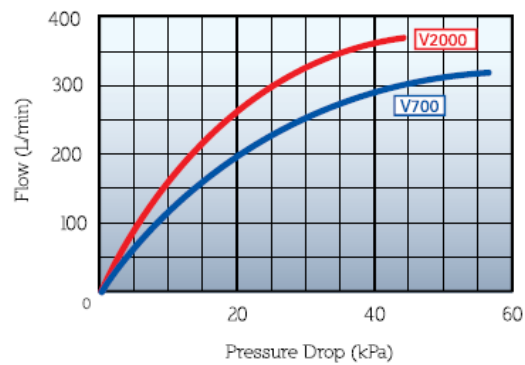

Code	Model	Product Description
3944	2 Way Valve	40/50mm Slip Connect
3945	3 Way Valve	40/50mm Slip Connect
3988	2 Way Valve	50mm Slip Connect
3989	3 Way Valve	50mm Slip Connect
6012	Non Return Valve	50mm
6013	Non Return Valve	40mm
114716	Jandy Never Lube 2 Way	40/50mm Slip Connect
114717	Jandy Never Lube 3 Way	40/50mm Slip Connect
114724	Jandy Never Lube 2 Way	50mm
114715	Jandy Never Lube 3 Way	50mm

PERFORMANCE CURVES

V2000 / V700